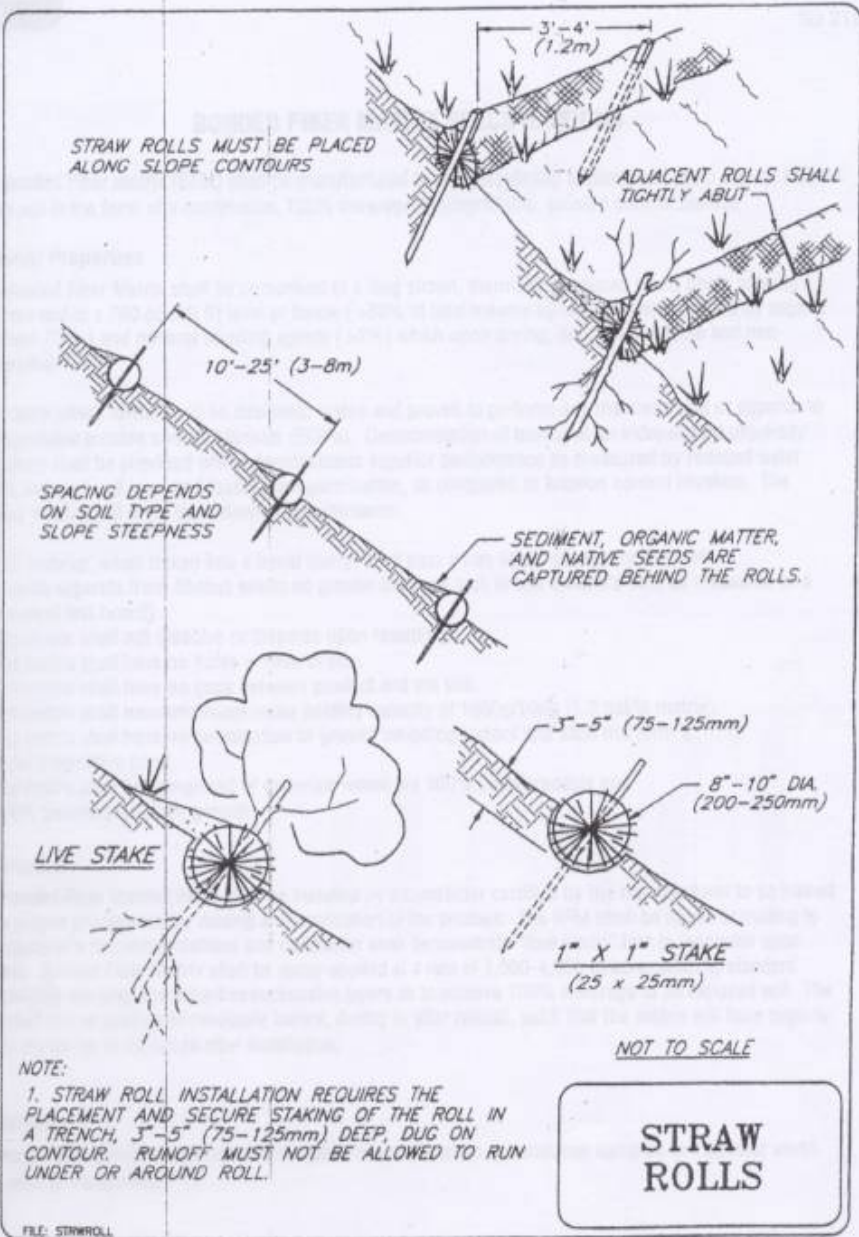

Met, Inc.
 12428 Highway 2
 Frederick, MN 55730
 507-577-3028
 507-577-2079

1988 JOHN McCOLLUM
 FILE: STRWROLL

STRAW ROLLS